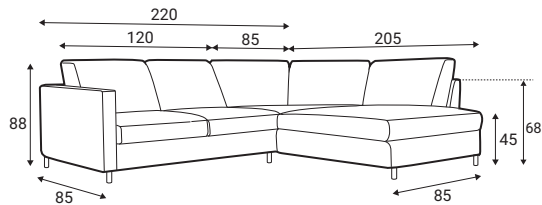

Legs

Leg W21, H-80
Solid wood, painted in black

Accessories

Footstool F7

Neckrest

GRAFU reserves the right to change construction of products and components used due to improving durability of product and customer satisfaction without any further notice. Upholstered furniture is handmade using soft materials there fore measurements may vary up to +/- 3cm. Slight colour variations may occur between production batches. For technological reasons variations in color shades are acceptable.

Salina

Standard sets

1S - seater

2S - seater

3S - seater

2R - right

2L - left

5R - right

5L - left

7 - symmetrical

2XD - daybed

Furniture features in symbols

- Seat and back cushions are loose from the frame.

- Fabric

- Removable cover for loose cushions.
(For maintenance please check fabric information.)