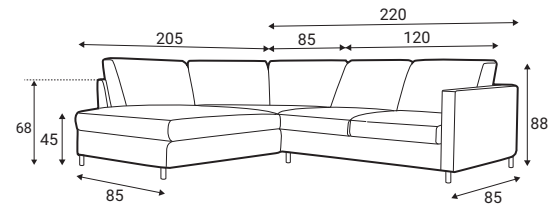

Legs

Leg W21, H-80
Solid wood, painted in black

Accessories

Footstool F7

Neckrest

GRAFU reserves the right to change construction of products and components used due to improving durability of product and customer satisfaction without any further notice. Upholstered furniture is handmade using soft materials there fore measurements may vary up to +/- 3cm. Slight colour variations may occur between production batches. For technological reasons variations in color shades are acceptable.

Salina

Standard sets

1S - seater

2S - seater

3S - seater

2R - right

2L - left

5R - right

5L - left

7 - symmetrical

2XD - daybed

Furniture features in symbols

- Seat and back cushions are loose from the frame.

- Fabric

- Removable cover for loose cushions.
(For maintenance please check fabric information.)