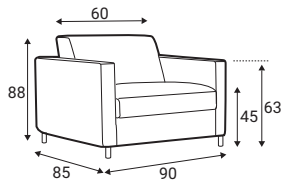

Legs

Leg W21, H-80
Solid wood, painted in black

Accessories

Footstool F7

Neckrest

GRAFU reserves the right to change construction of products and components used due to improving durability of product and customer satisfaction without any further notice. Upholstered furniture is handmade using soft materials there fore measurements may vary up to +/- 3cm. Slight colour variations may occur between production batches. For technological reasons variations in color shades are acceptable.

Salina

Standard sets

1S - seater

2S - seater

3S - seater

2R - right

2L - left

5R - right