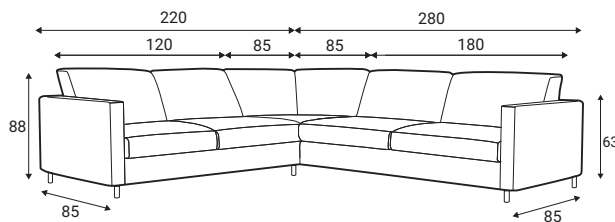

Legs

Leg W21, H-80
Solid wood, painted in black

Accessories

Footstool F7

Neckrest

GRAFU reserves the right to change construction of products and components used due to improving durability of product and customer satisfaction without any further notice. Upholstered furniture is handmade using soft materials there fore measurements may vary up to +/- 3cm. Slight colour variations may occur between production batches. For technological reasons variations in color shades are acceptable.

Salina

Standard sets

1S - seater

2S - seater

3S - seater

2R - right

2L - left

5R - right

5L - left

7 - symmetrical

2XD - daybed

Furniture features in symbols

- Seat and back cushions are loose from the frame.

- Fabric

- Removable cover for loose cushions.
(For maintenance please check fabric information.)