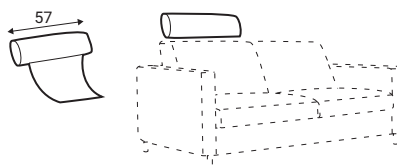

Legs

Leg W21, H-80
Solid wood, painted in black

Accessories

Footstool F7

Neckrest

GRAFU reserves the right to change construction of products and components used due to improving durability of product and customer satisfaction without any further notice. Upholstered furniture is handmade using soft materials there fore measurements may vary up to +/- 3cm. Slight colour variations may occur between production batches. For technological reasons variations in color shades are acceptable.

Salina

Standard sets

1S - seater

2S - seater

3S - seater

2R - right

2L - left

5R - right