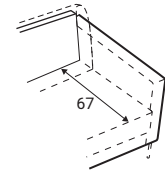

Salina

GRAFU
SINCE 1997

Salina

Comfort

- French seam (8mm) on armrest, back cushions and seats

Extra dimensions

depth of seat

depth of seat without back cushions

Salina

Standard sets

1S - seater

2S - seater

3S - seater

2R - right

2L - left

5R - right