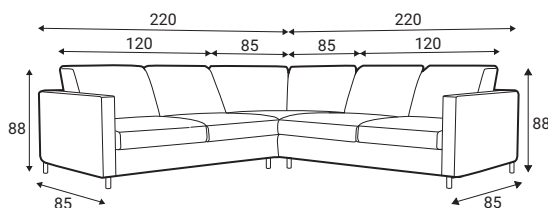

Legs

Leg W21, H-80
Solid wood, painted in black

Accessories

Footstool F7

Neckrest

GRAFU reserves the right to change construction of products and components used due to improving durability of product and customer satisfaction without any further notice. Upholstered furniture is handmade using soft materials there fore measurements may vary up to +/- 3cm. Slight colour variations may occur between production batches. For technological reasons variations in color shades are acceptable.

Salina

Standard sets

1S - seater

2S - seater

3S - seater

2R - right

2L - left

5R - right

5L - left

7 - symmetrical

2XD - daybed

Furniture features in symbols

- Seat and back cushions are loose from the frame.

- Fabric

- Removable cover for loose cushions.
(For maintenance please check fabric information.)