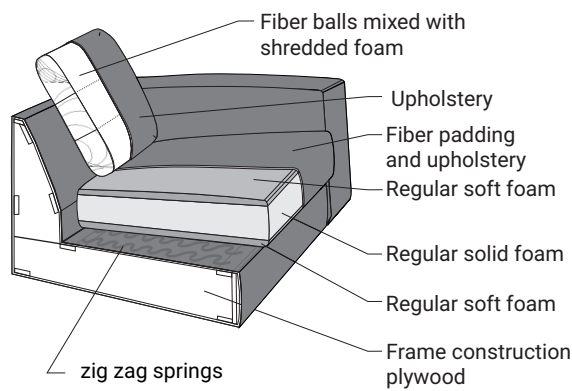

Salina

GRAFU
SINCE 1997

Salina

Comfort

- French seam (8mm) on armrest, back cushions and seats

Extra dimensions

depth of seat

depth of seat without back cushions

Legs

Leg W21, H-80
Solid wood, painted in black

Accessories

Footstool F7

Neckrest

GRAFU reserves the right to change construction of products and components used due to improving durability of product and customer satisfaction without any further notice. Upholstered furniture is handmade using soft materials there fore measurements may vary up to +/- 3cm. Slight colour variations may occur between production batches. For technological reasons variations in color shades are acceptable.

5L - left

7 - symmetrical

2XD - daybed

Furniture features in symbols

- Seat and back cushions are loose from the frame.

- Fabric

- Removable cover for loose cushions.
(For maintenance please check fabric information.)