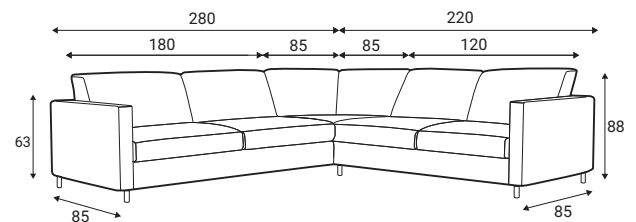

Legs

Leg W21, H-80
Solid wood, painted in black

Accessories

Footstool F7

Neckrest

GRAFU reserves the right to change construction of products and components used due to improving durability of product and customer satisfaction without any further notice. Upholstered furniture is handmade using soft materials there fore measurements may vary up to +/- 3cm. Slight colour variations may occur between production batches. For technological reasons variations in color shades are acceptable.

Salina

Standard sets

1S - seater

2S - seater

3S - seater

2R - right

2L - left

5R - right

5L - left

7 - symmetrical

2XD - daybed

Furniture features in symbols

- Seat and back cushions are loose from the frame.

- Fabric

- Removable cover for loose cushions.
(For maintenance please check fabric information.)