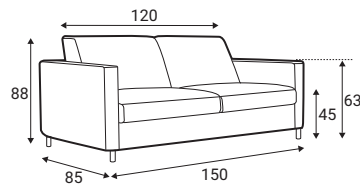

Salina

GRAFU
SINCE 1997

Salina

Comfort

- French seam (8mm) on armrest, back cushions and seats

Extra dimensions

depth of seat

depth of seat without back cushions

Legs

Leg W21, H-80
Solid wood, painted in black

Accessories

Footstool F7

Neckrest

GRAFU reserves the right to change construction of products and components used due to improving durability of product and customer satisfaction without any further notice. Upholstered furniture is handmade using soft materials there fore measurements may vary up to +/- 3cm. Slight colour variations may occur between production batches. For technological reasons variations in color shades are acceptable.

Salina

Standard sets

1S - seater

2S - seater

3S - seater

2R - right

2L - left

5R - right